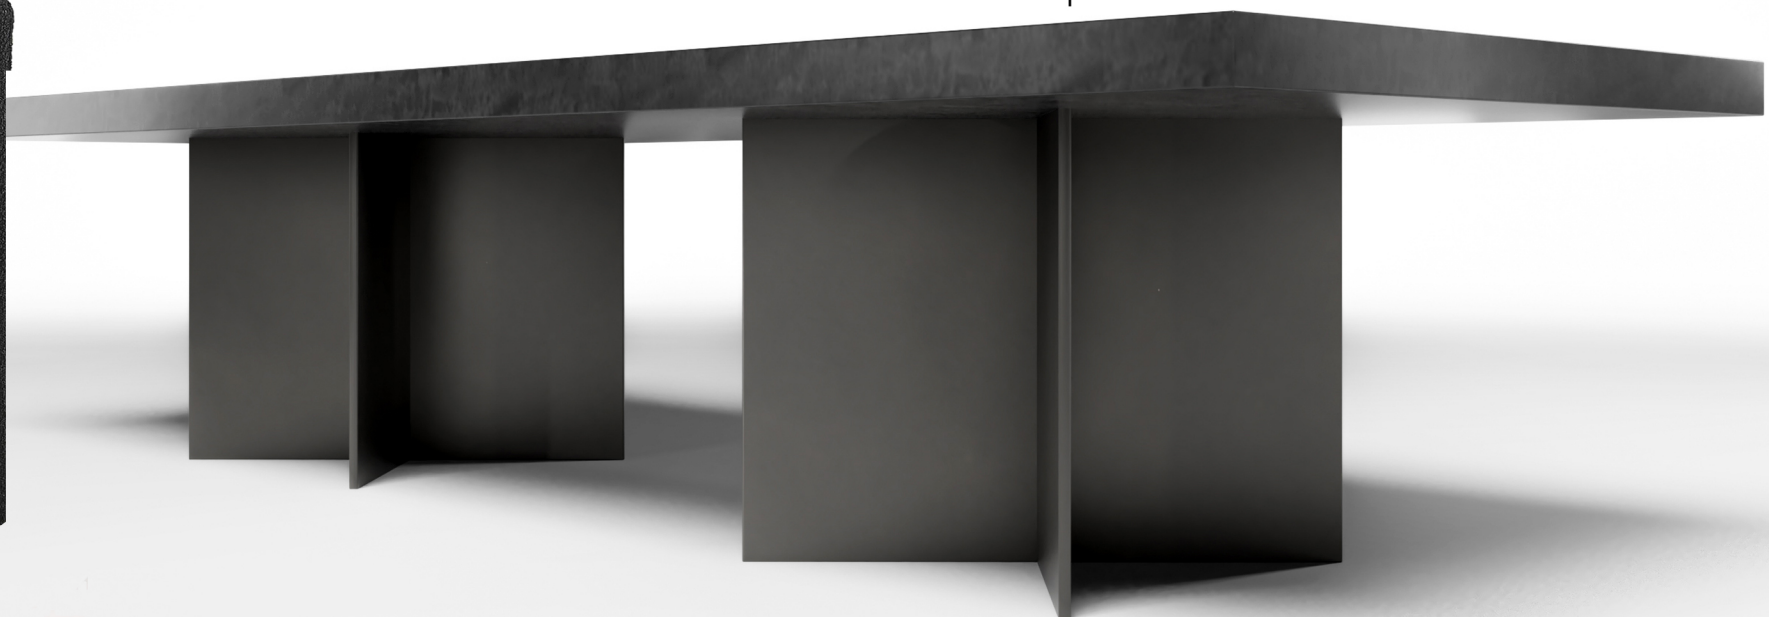

CUSTOM METAL X BASE 60" ROUND
DINING TABLE IN BLACK POWDERCOAT
AND NERO MARQUINA TOP