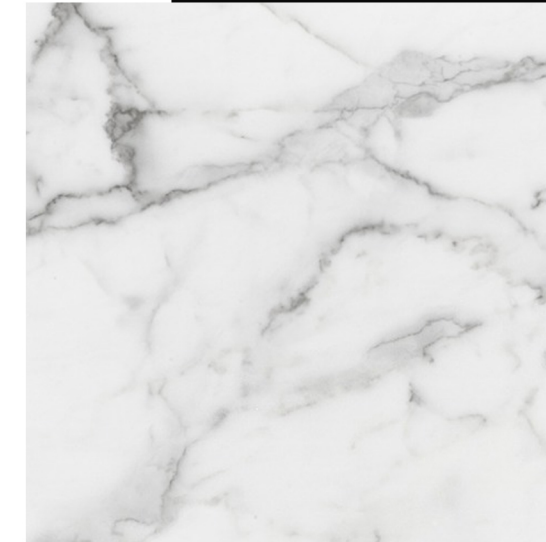

PAINT WOOD VANITY MATTE
BLACK LACQUER/ CARRARA MARBLE
TOP