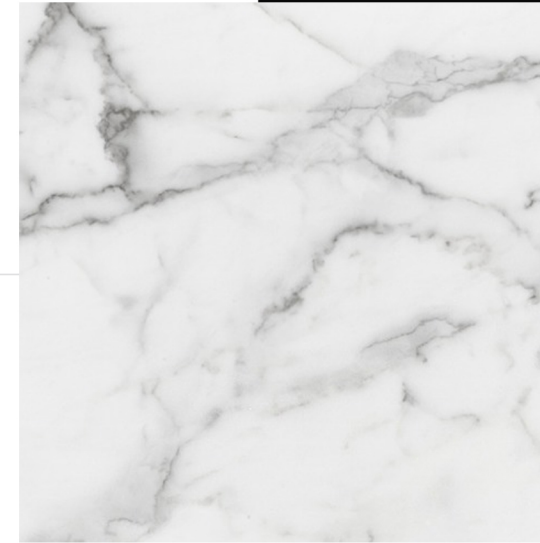

HOME DEPOT
VIGO SINGLE HANDLE
SINGLE HOLE FAUCET/
MATTE BLACK - 10.50" HIGH
*CHANGE OUT CHROME
TRIM IN SHOWER TO MATTE
BLACK

CRATE & BARREL
ELEMENTAL ROUND GUNMETAL
WALL MIRROR
31" WIDE X 29" HIGH X 1/3" DEEP