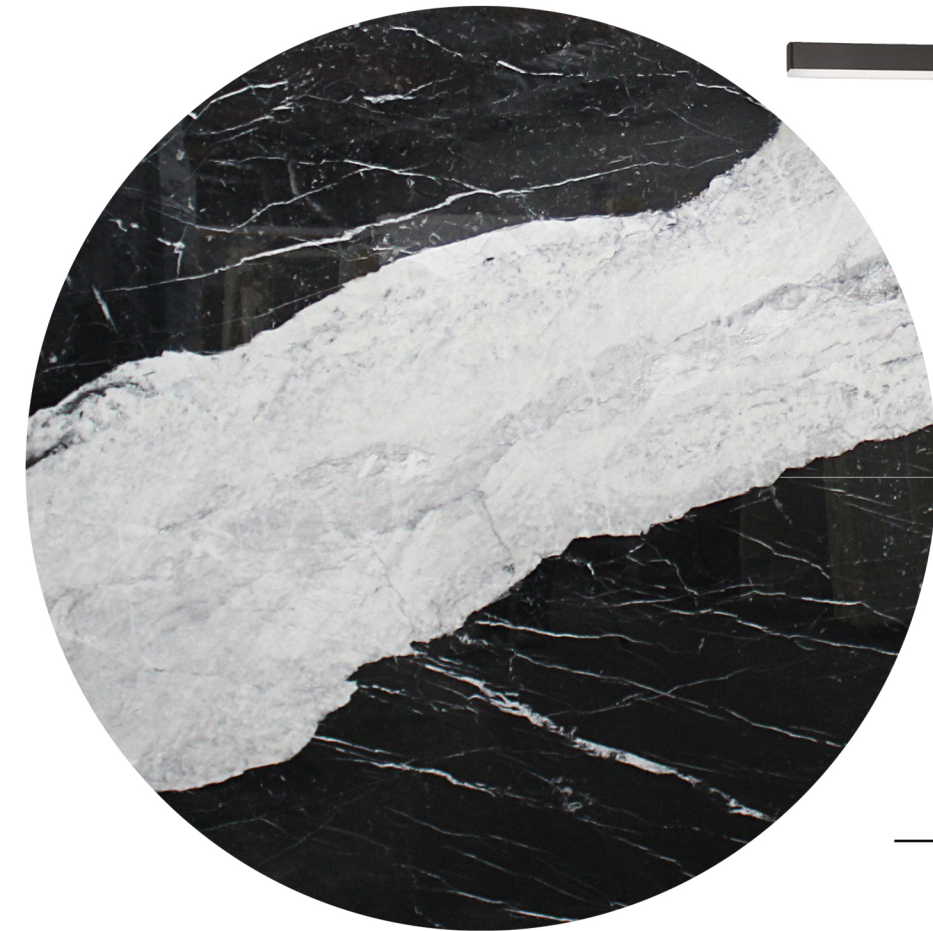

CB2 DINING CHAIRS
IN BLACK BOUCLE