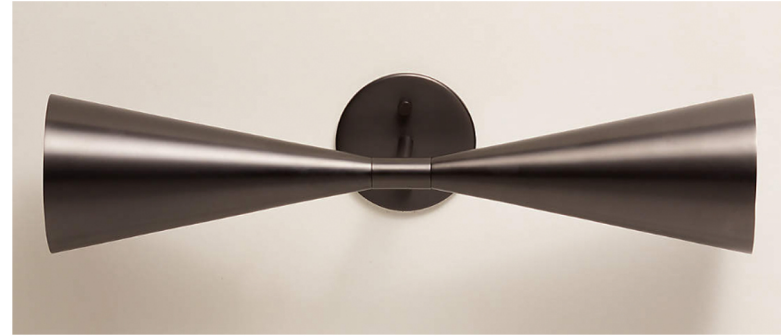

CROWLEY RESIDENCE
GRANT CROWLEY
TV LOUNGE BATH

CB2/AVELINA MATTE BLACK WALL SCONCE
23.5" WIDE X 7.75" HIGH X 4.5" DEEP