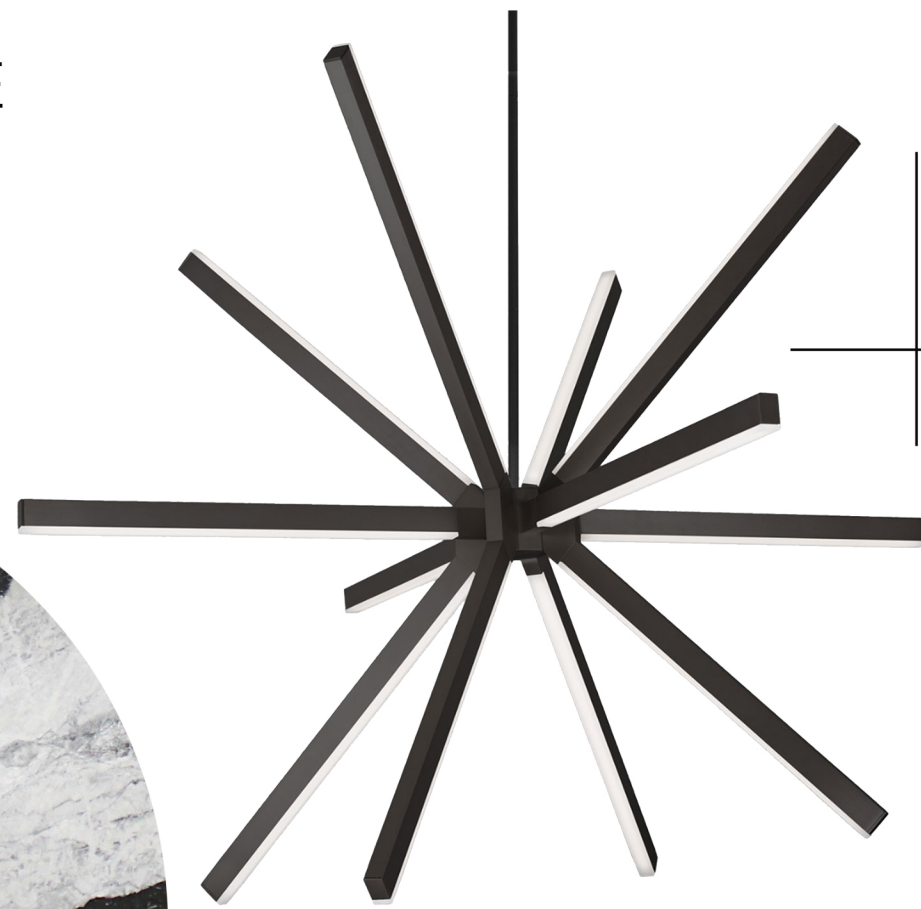

CROWLEY RESIDENCE
GRANT CROWLEY
DINING ROOM CONCEPT

SIRIUS MINOR CHANDELIER
IN BLACK 32.3" DIAMETER