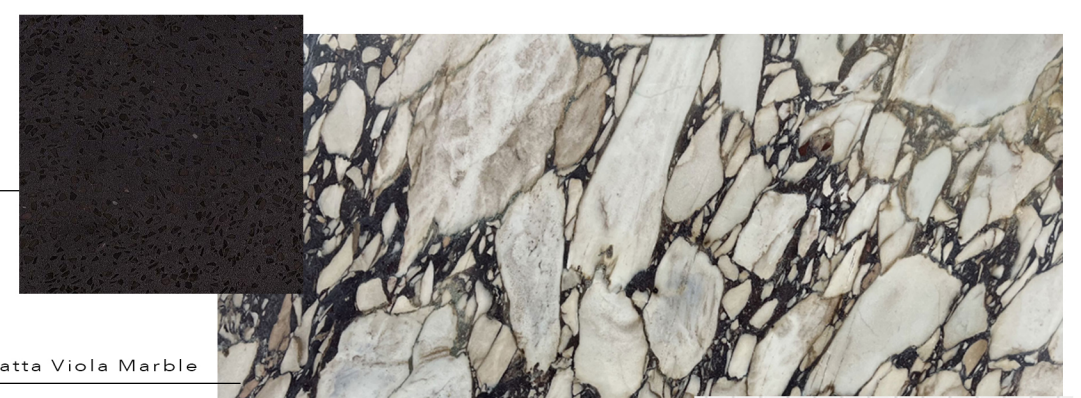

Matrix Mirrors
Double Long Side Edge
24" X 48" | Vertical Mount
Indirect Lighting | 3000K

Modern Forms
"Echelon"
Aged Brass

Arizona Tile
24" x 24" Black Terrazzo
Porcelain Tile w/ charcoal
grout

Calacatta Viola Marble