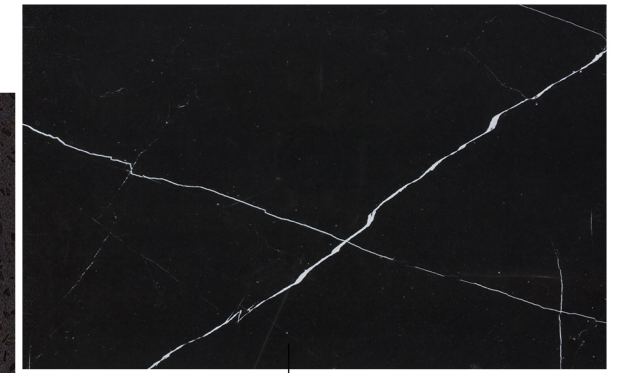

GLASSMAN RESIDENCE

SOLLANA

GLASSMAN RESIDENCE

SOLANA BEACH

INTERIOR FINISHES | LIVING ROOM | DINING ROOM

Arizona Tile
24" x 24" Black Terrazzo
Porcelain Tile w/ charcoal
grout

Nero Marquina Marble

Nude Rift Oak TV Built-In
w/ Nero Marquina details