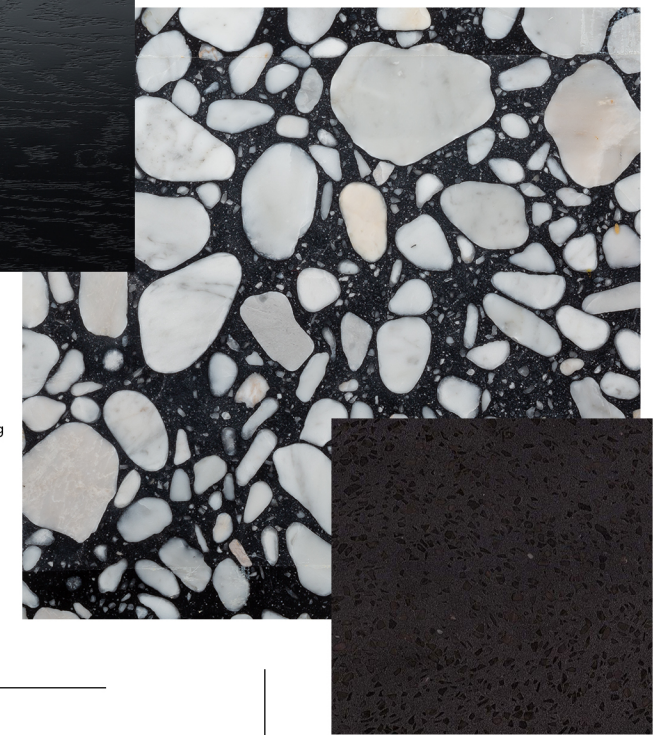

Floating Vanity
Ebony Rift Oak
Slab Drawer Face |
Touch Latch Drawer System
Hidden Glides
integrated Mockett charging
and electrical

Arizona Tile
Palladio Marmo
Terrazzo Marble

Arizona Tile
24" x 24" Black Terrazzo
Porcelain Tile w/ charcoal
grout