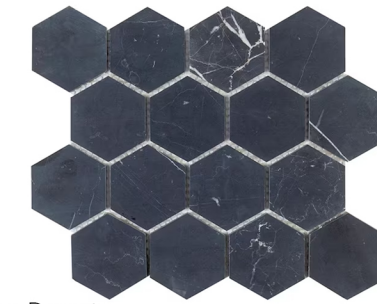

Home Depot
Jeffrey Court
Midnight Hex Black 10.875 in. x 9.5 in.
(sheet size)
Honed Marble Wall and Floor Mosaic Tile
w/charcoal grout for shower floor

Kohler Statement®
Oblong 14" single-function
rainhead, 2.5 gpm
K-26294-2MB