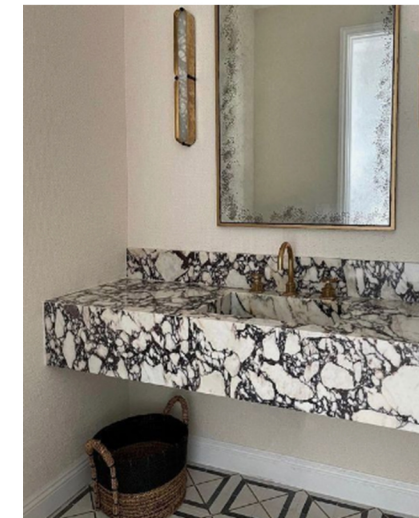

Floating Vanity
Ebony Rift Oak
Slab Drawer Face |
Touch Latch Drawer System
Hidden Glides
integrated Mockett charging
and electrical

Arizona Tile
Palladio Marmo
Terrazzo Marble

Arizona Tile
24" x 24" Black Terrazzo
Porcelain Tile w/ charcoal
grout

Home Depot
Jeffrey Court
Midnight Hex Black 10.875 in. x 9.5 in.
(sheet size)
Honed Marble Wall and Floor Mosaic Tile
w/charcoal grout for shower floor

Kohler Statement®
Oblong 14" single-function
rainhead, 2.5 gpm
K-26294-2MB

Kohler Statement®
31-1/2" deluxe slidebar with
integrated water supply
K-26314-2MB

Kohler Statement®
Oblong three-function
handshower, 2.5 gpm
K-26284-2MB

Integrated Marble Sink
in Palladio Marmo

TOTO Washlet G450 0.8 /
1 GPF Dual Flush One Piece
Elongated Chair Height Toilet -
Bidet Seat Included
Model:MS922CUMFG#01