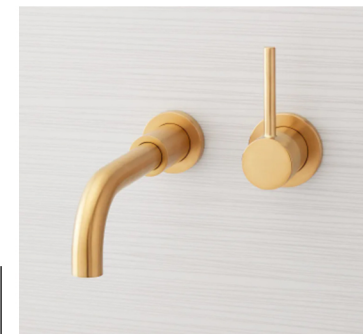

Matrix Mirrors
Double Long Side Edge
24" X 48" | Vertical Mount
Indirect Lighting | 3000K

Modern Forms
"Echelon"
Aged Brass

Arizona Tile
24" x 24" Black Terrazzo
Porcelain Tile w/ charcoal
grout

Calacatta Viola Marble

Floating Vanity
Nude Rift Oak
Slab Drawer Face | Touch Latch
Drawer System | Hidden Glides
integrated Mockett charging/electrical

Home Depot
White Penny Round
tiled shower with Snow
Grout and Calacatta Viola
curb

Signature Hardware Lexia
1.2 GPM Wall Mount
Widespread Bathroom
Sink with Pop-Up Drain

Kohler Verticyl 19-13/16"
Rectangular Undermount
Bathroom Sink with Vertical
Sides and Overflow Model:K-2882-0

Signature Hardware Lexia
Pressure Balanced Shower
System with Rain Shower Head,
Slide Bar, Hand Shower, Hose,
Valve Trim and Diverter -
Rough In Included
Model:483763